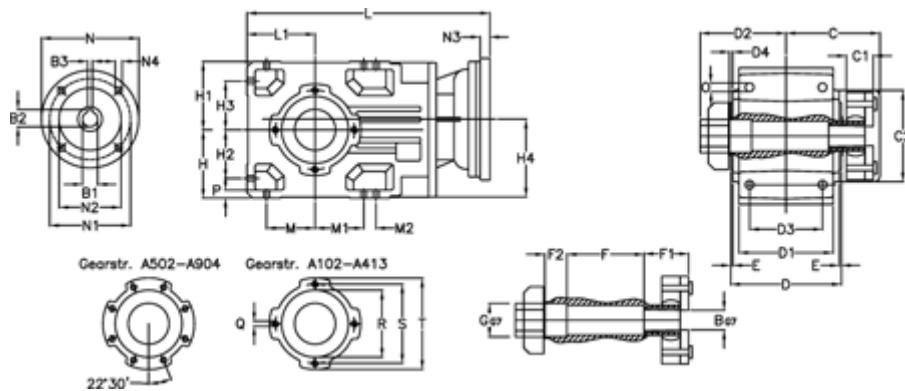

Article number: 29600101646235  
 Description: Bevel helical gearbox  
 A102QF30-16,4-P90B5

## Measures

B = 30	D1 = 95	F2 = 36	L = 302.0	N3 = -
B1 = 24	D2 = 90	G = 32	L1 = 70	N4 = M10x12
B2 = 27.3	D3 = 75	GA = 14,5 NM	M = 50.0	O = 9.5
B3 = 8	d4 = 4.5	H = 70	M1 = 50.0	P = 9
C = 101.5	Description = A102QF-xx-P90 B5	H1 = 70	M2 = -	Q = M8x12
C1 = 29	E = 3.0	H2 = 50.0	N = 200	R = 80
C2 = 83.0	F = 77.5	H3 = 50.0	N1 = 165	S = 100
D = 117	F1 = 36.0	H4 = 83.0	N2 = 130	T = 120